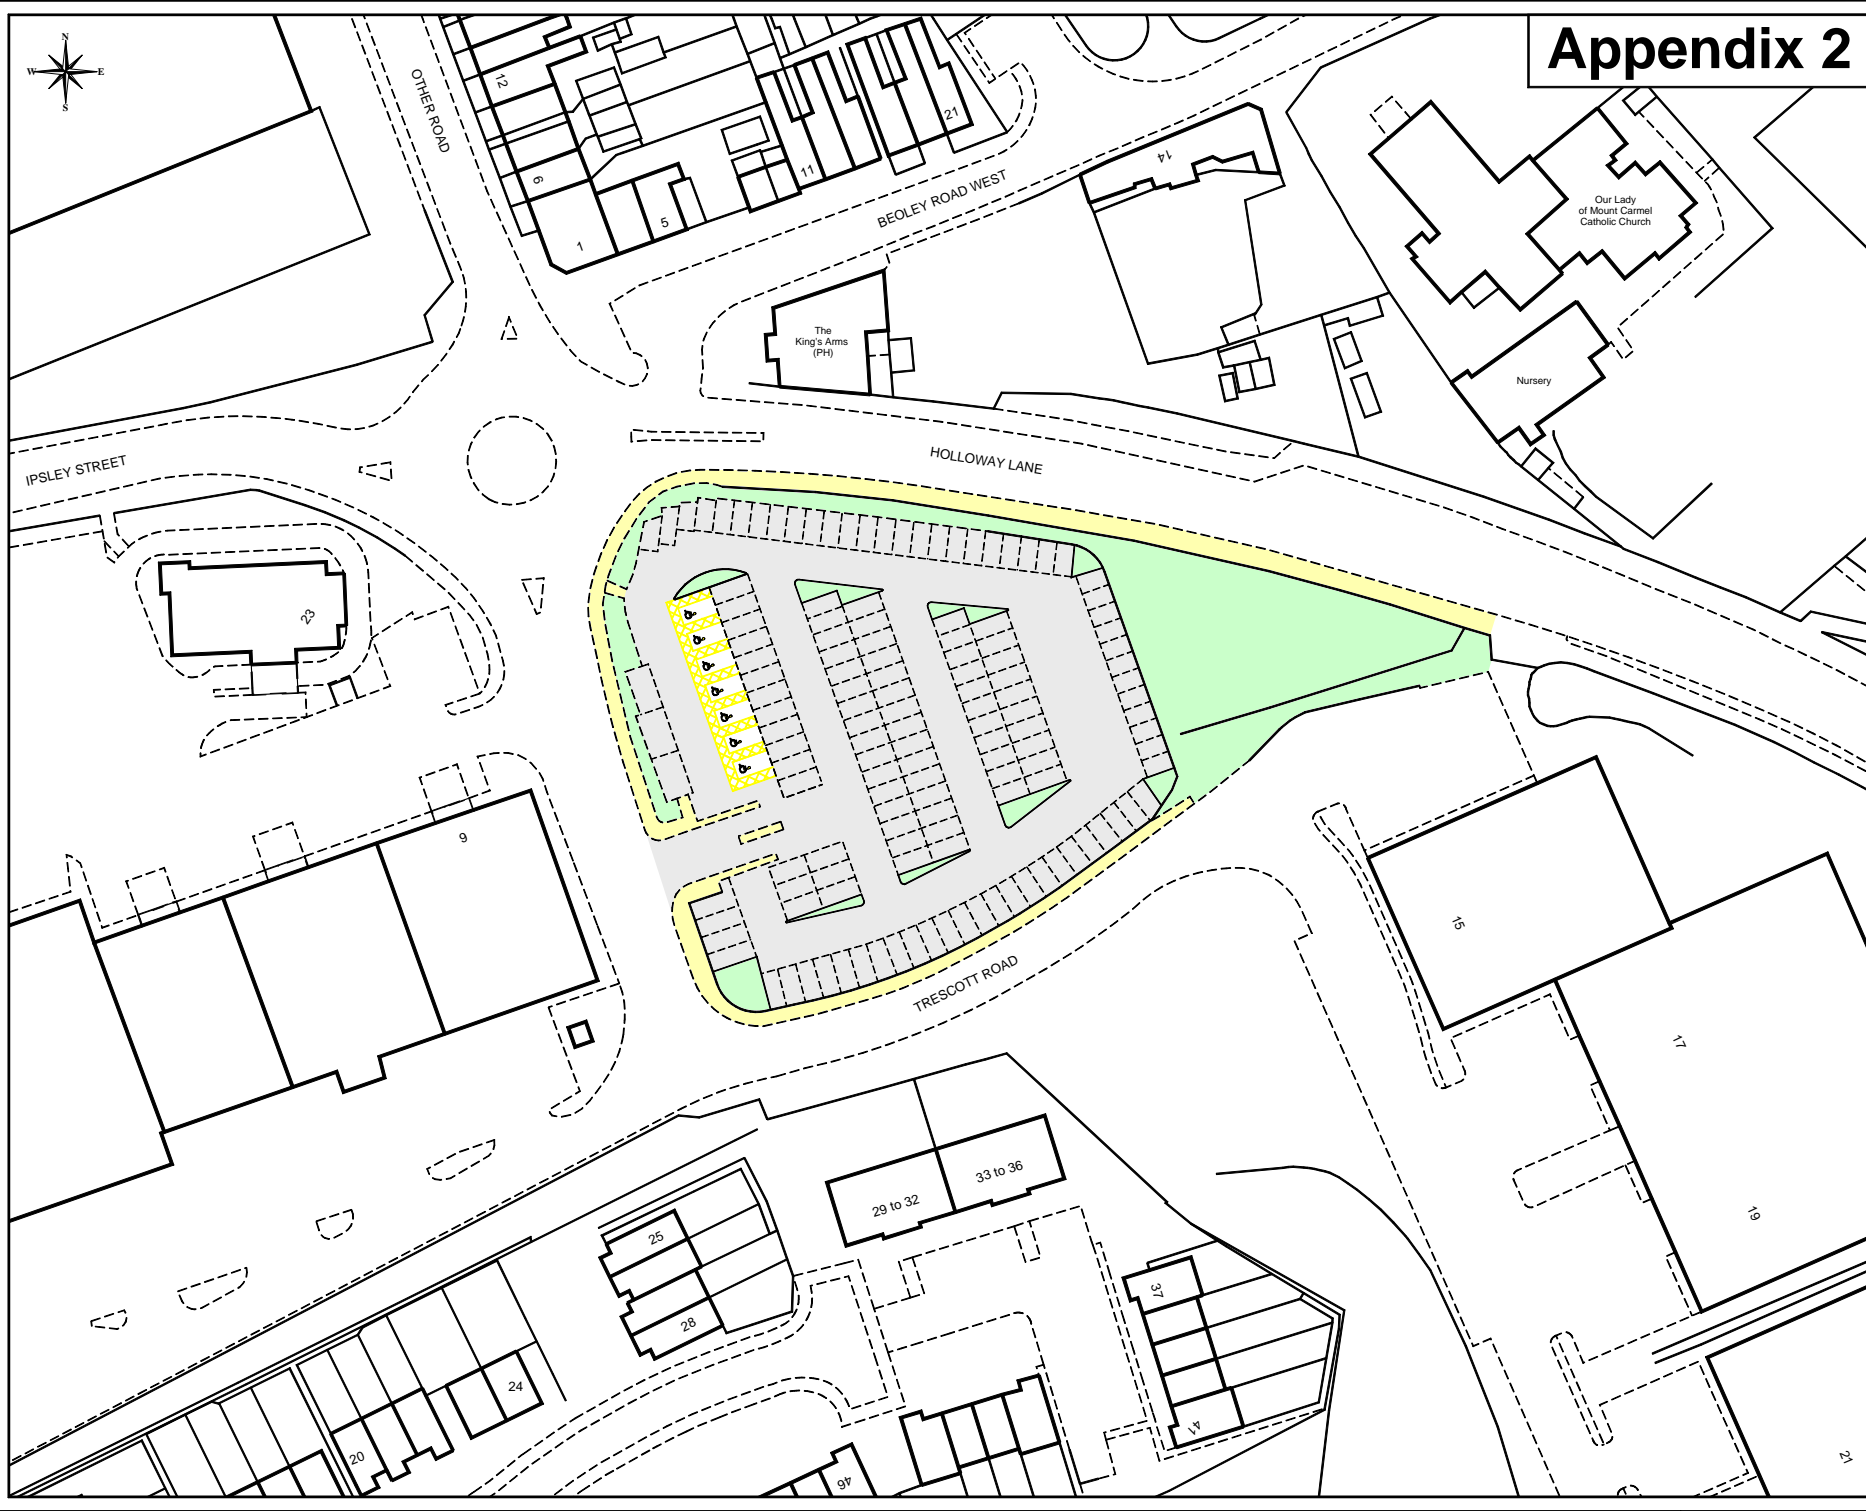

Appendix 2

Notes:

Date	Rev	Details

Project:
Civil Parking Enforcement

Drawing:
**Trescott Road Car Park
Pay & Display Details**

Drawn:	PTL	Scale:	1/500
Surveyed:	OS	Date:	Apr 2009

Drawing No: **P2070/16**

Asset Maintenance
Town Hall
Walter Stranz Square
Redditch
Worcs B98 8AH